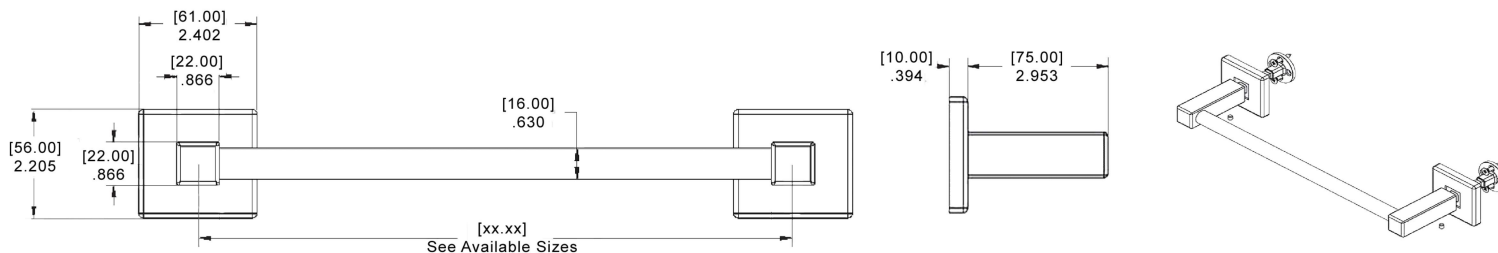

1000 PRIMO COLLECTION TOWEL BARS

STRAIGHT CLEAN LINES

sales@preferredbathinc.com

www.preferredbathinc.com

(336) 904-6248

304 STAINLESS STEEL

- 304 STAINLESS STEEL BAR
- SUPERIOR AND STRONG MOUNTING SYSTEM
- FOUR SCREWS INCLUDED FOR A STRONG SECURE INSTALLATION

HARDWARE INCLUDED

- 304 STAINLESS STEEL TOWEL BAR - 1
- ALUMINUM WALL MOUNTING BRACKETS - 2
- ZINC DIE-CAST POSTS AND FLANGES - 2
- STAINLESS STEEL MOUNTING HARDWARE AND WALL ANCHORS INCLUDED

PART NUMBERS	FINISH
1012-PC	POLISHED CHROME
1012-BN	BRUSHED NICKEL
1012-ORB	OIL RUBBED BRONZE
1018-PC	POLISHED CHROME
1018-BN	BRUSHED NICKEL
1018-ORB	OIL RUBBED BRONZE
1024-PC	POLISHED CHROME
1024-BN	BRUSHED NICKEL
1024-ORB	OIL RUBBED BRONZE

WALL MOUNTED

TOWEL BAR SIZE IS DETERMINED BY THE CENTER POST TO CENTER POST DIMENSION

Towel Bar Size Is Determined By The Center Post To Center Post Dimension

INSTALLATION:

Attach mounting bracket to wall with mounting screws. Slide flange and post over bracket and tighten set screw. Our mounting brackets are designed with horizontal and vertical adjustability for an easy installation.